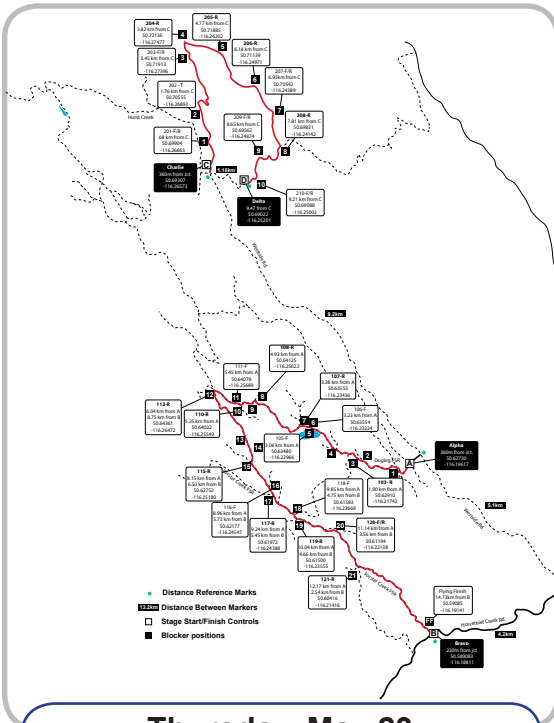

2019 Rocky Mountain Rally Overview Map May 24 - 26, 2019

Thursday, May 23
Set-up crews marking and taping stage roads

Friday, May 24
Competitor reconnaissance, 8:00am to 5:30 pm

Saturday, May 25
Road Closed Between 10:00am and 9:00pm (latest)