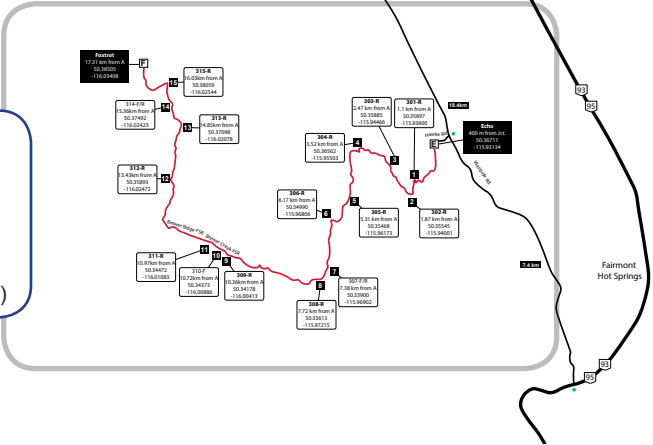

Thursday, May 23
Set-up crews marking and taping stage roads

Friday, May 24
Competitor reconnaissance, 9:00am to 5:00 pm

Sunday, May 26
Road Closed Between 8:00am and 3:00pm (latest)