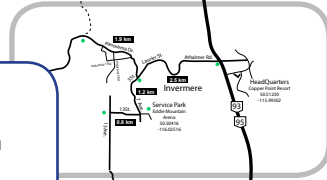

Thursday, May 23
Competitors and volunteers arrive in area
HQ open at Copper Point 7:00 pm to 9:00 pm

Friday, May 24
HQ open at Copper Point 7:30 am to 10:00 pm
Service Park Move-in, Arena 12:00 pm to 9:00 pm
Technical Inspection at 3:30pm to 9:00 pm

Saturday, May 25
Headquarters (Copper Point) open 7:30am to 9:45am
Service Park open 7:45 am to 10:00 pm
Headquarters (Arena) open 10:00 am to 7:45 pm

Sunday, May 26
Headquarters (Arena) open 7:45 am to 12:15 pm
Service Park open 7:45 am to 5:00 pm
Cars Finish & award ceremony 2:30 pm to 5:00 pm